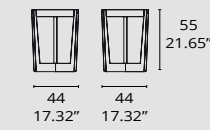

4227/32 MESA 44 Ø
TABLE 44 Ø