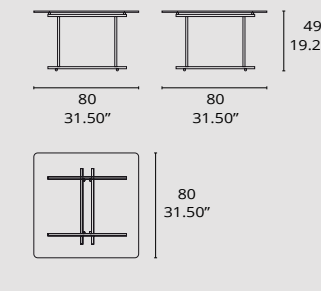

4230/1 V2 MESA | TABLE

TAPA DE MADERA
WOODEN TOP