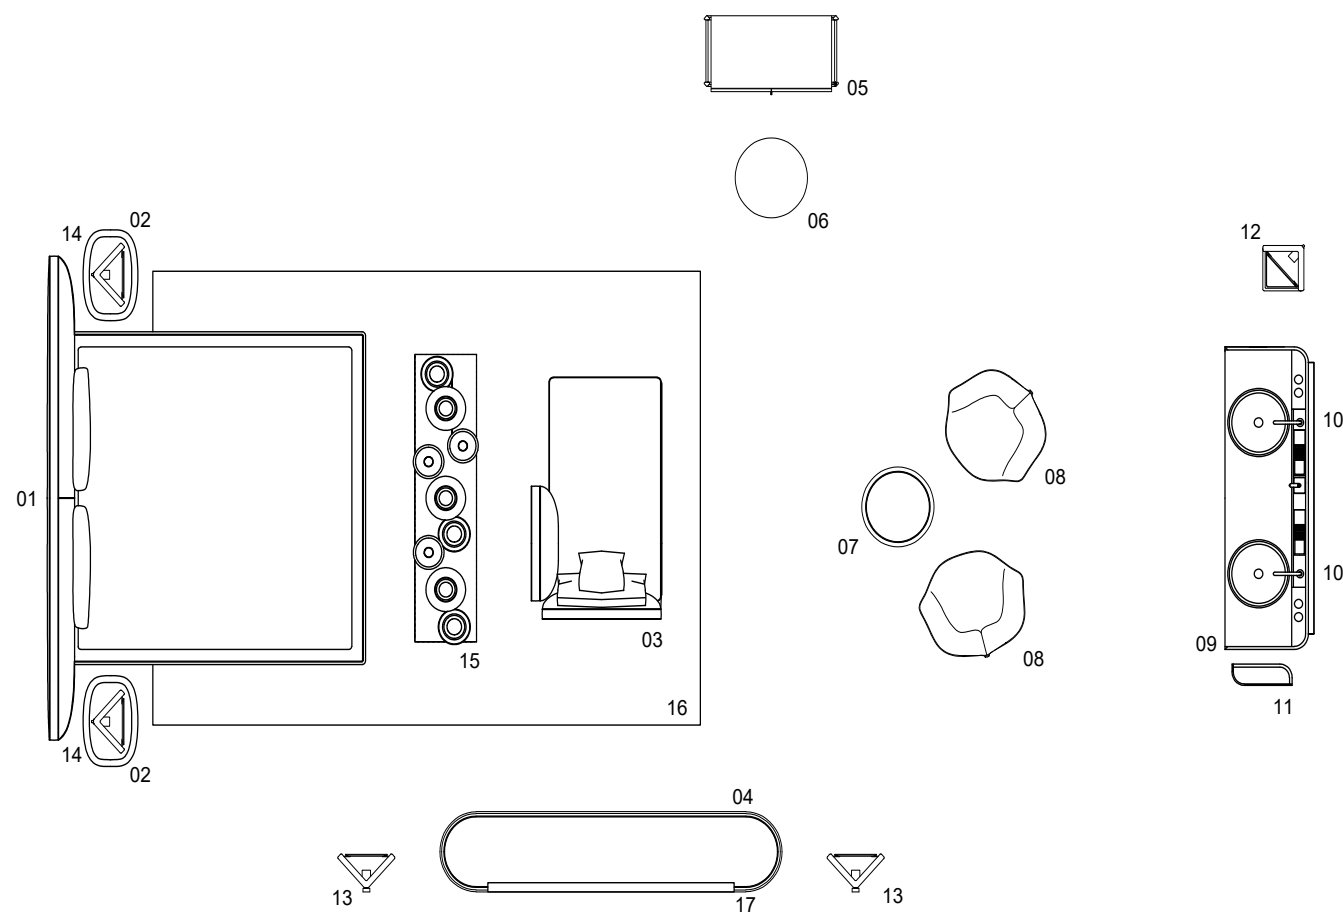

14. MOON EYE

Lampada da tavolo 28x16 H.41 cm. Struttura principale in Noce Canaletto a poro aperto. Diffusore in Quarzo Patagonia. Dettagli in metallo oro lucido.

Table lamp 28x16 H.41 cm. Main structure in Noce Canaletto with open-pore finish. Lampshade in Patagonia Quartz. Metal details with polished gold-lacquered finish.

15. BOREAL 9

Plafoniera 190x45 H.250 cm. N.3 Kalgan: diffusore in Ø23 H.60 cm vetro pirex titanio sfumato. N.3 Bilbo: diffusore Ø29 H.55 cm vetro pirex ottone antico. N.3 Kael: diffusore Ø22 H.60 cm vetro pirex rame brunito. Componentistiche metalliche champagne lucido.

Ceiling lamp 190x45 H.250 cm. N. 3 Kalgan: lampshade Ø23 H.60 cm in pirex glass with shaded titanium finish. N. 3 Bilbo: lampshade Ø29 H.55 cm in pirex glass with antiqued brass finish. N. 3 Kael: lampshade Ø22 H.60 cm in pirex glass with burnt copper finish. Metal parts with champagne-lacquered polished finish.

16. CONWAY

Tappeto 300x400 cm. Tappeto taftato a mano in bamboosilk e lana New Zealand con lavorazione carving manuale. Backing in cotone.

Carpet 300x400 cm. Hand-tufted carpet in bamboo silk and New Zealand wood made by hand-carving. Backing in cotton.

17. HERON

Art work 180x120 cm. Opera su fondo in plexi con inserti in vetro pitturato a mano ed inserti in Swarovski.

Art work 180x120 cm. Plexiglass base with hand-painted glass inserts and Swarovski crystals.