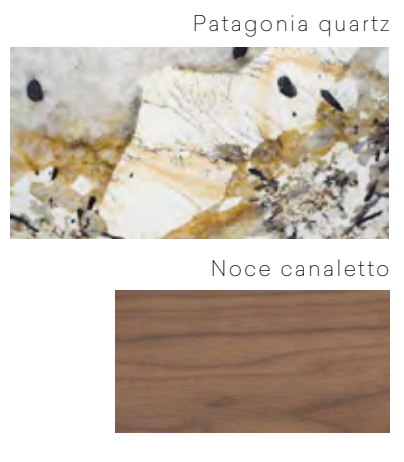

MOON - EYE
design Mauro Lipparini

floor lamp
42x42 H.150 cm

Main structure in Noce Canaletto with open-pore finish. Lampshade in Patagonia Quartz. Metal details with polished gold-lacquered finish. Ballast base in Patagonia Quartz.

MOON - EYE
design Mauro Lipparini

wall lamp
42x23 H.50 cm

Main structure in Noce Canaletto with open-pore finish. Lampshade in Patagonia Quartz. Metal details with polished gold-lacquered finish.